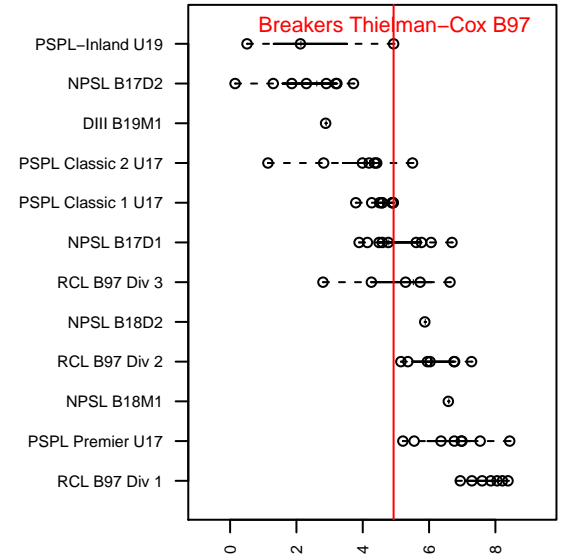

Breakers Thielman-Cox B97

Breakers SC
Spokane, WA
B97 total strength=1589
attack=19.25 defense=12.33
fall league = PSPL-Inland U19

alt names used:

Venues played:
2014 PSPL-Inland U19

**attack and defense variance (black dot)
relative to other teams
and top 10 in region**

**attack and defense rating
relative to others at age
and all opponents in last 13 months**

Performance relative to 13 month average

Performance relative to 13 month average

date	home		away		venue	pred.home	pred.away
2014-11-15	Cheney Storm Lamphere B96	0	Breakers Thielman-Cox B97	9	2014 PSPL-Inland U19	0.40	5.50
2014-11-08	Breakers Thielman-Cox B97	7	Pullman Pumas B95	1	2014 PSPL-Inland U19	7.60	0.69
2014-11-08	IEYSA Newport FC Thomas B97	0	Breakers Thielman-Cox B97	7	2014 PSPL-Inland U19	0.39	8.32
2014-10-25	Breakers Thielman-Cox B97	6	Walla Walla United Puma B95	0	2014 PSPL-Inland U19	7.03	0.79
2014-10-25	FC Spokane White B96	1	Breakers Thielman-Cox B97	1	2014 PSPL-Inland U19	1.38	2.16
2014-10-19	CB United B95	1	Breakers Thielman-Cox B97	3	2014 PSPL-Inland U19	1.20	2.90
2014-10-11	Breakers Thielman-Cox B97	3	Soccer Edge Academy Black B96	4	2014 PSPL-Inland U19	0.79	2.03
2014-10-04	Breakers Thielman-Cox B97	4	3 Rivers Grey B96	1	2014 PSPL-Inland U19	3.07	0.69
2014-09-21	Breakers Thielman-Cox B97	4	Sabers White B96	0	2014 PSPL-Inland U19	5.68	0.73
2014-09-13	FC Spokane White B97	1	Breakers Thielman-Cox B97	4	2014 PSPL-Inland U19	0.71	4.94